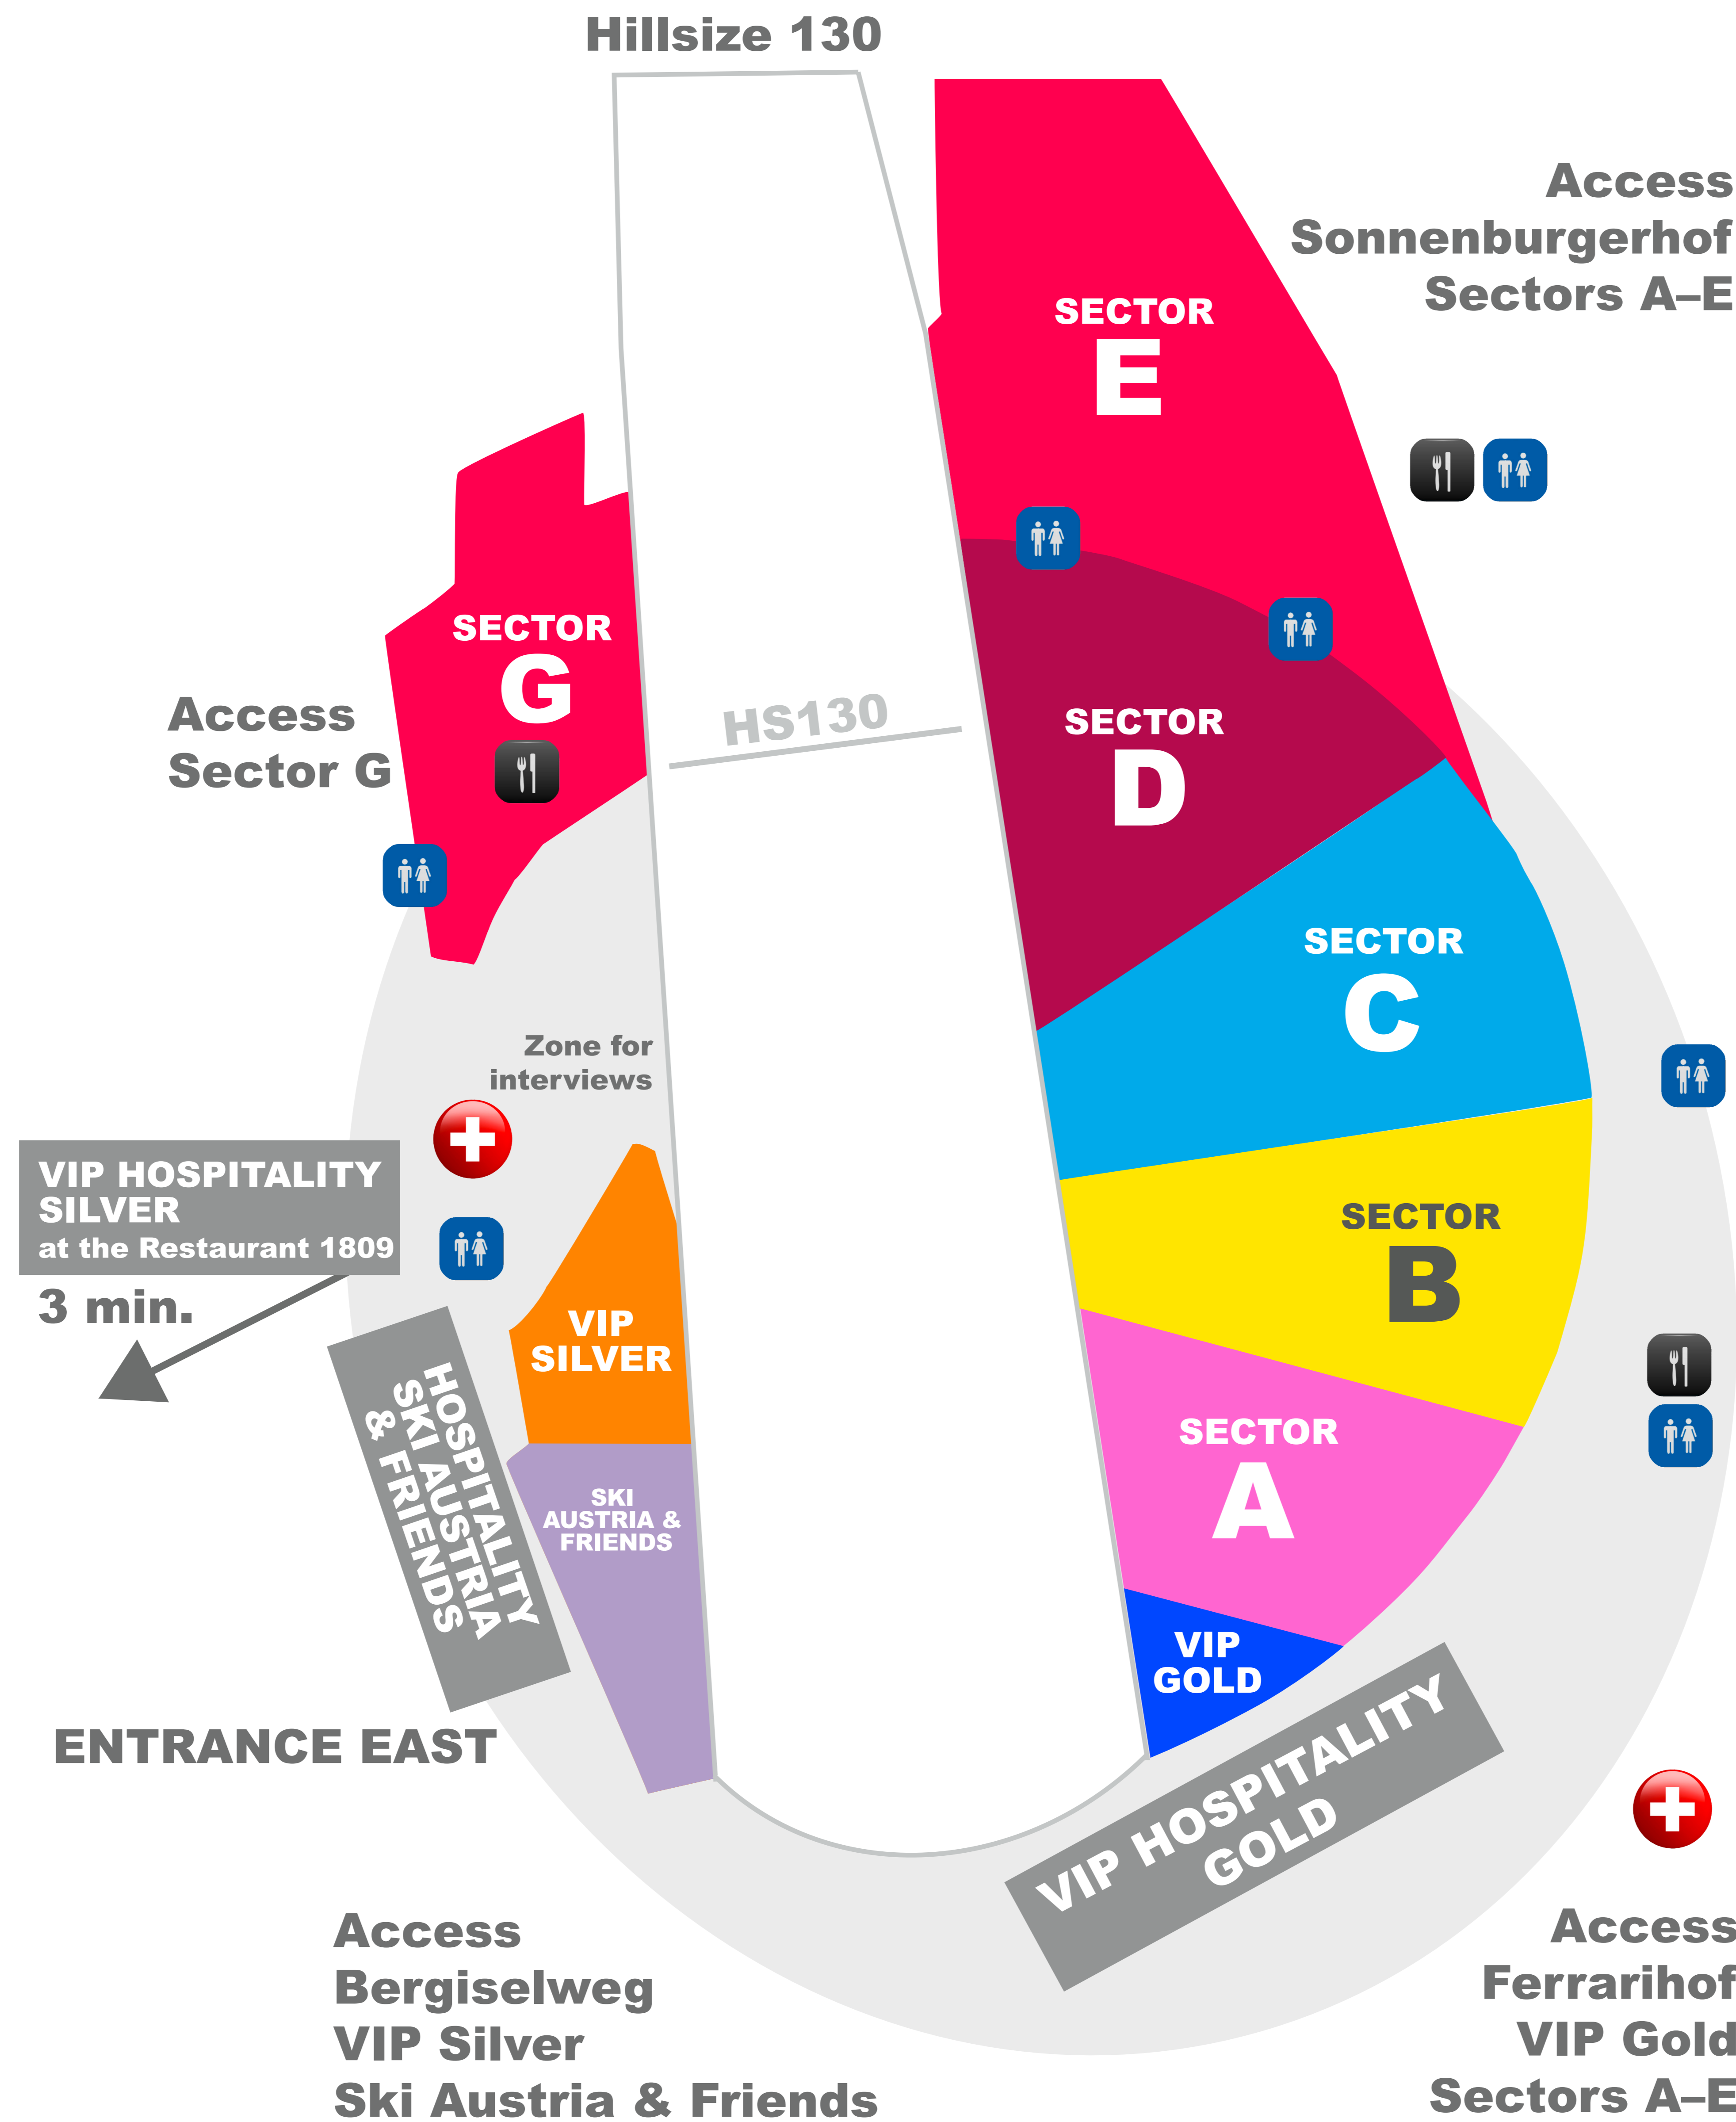

# Bergisel Schanze Innsbruck

- Category 1
- Category 2
- Category 3
- Category 4
- Category 5
- VIP Gold
- VIP Silver
- Ski Austria & Friends